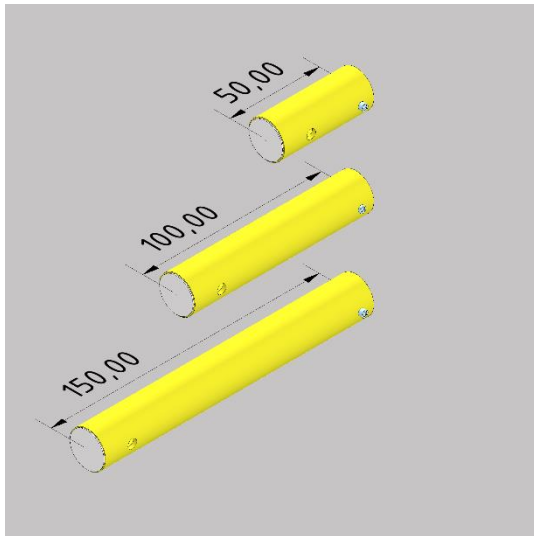

Temperature Sensor Attachment

BOS T-Holder, the professional for flexible mounting of temperature probes. 3-10 mm, standard +10°C to -200°C

Temperature Sensor Attachment

BOS T-Holder, the professional for flexible mounting of temperature probes. 3-10 mm, standard +10°C to -200°C