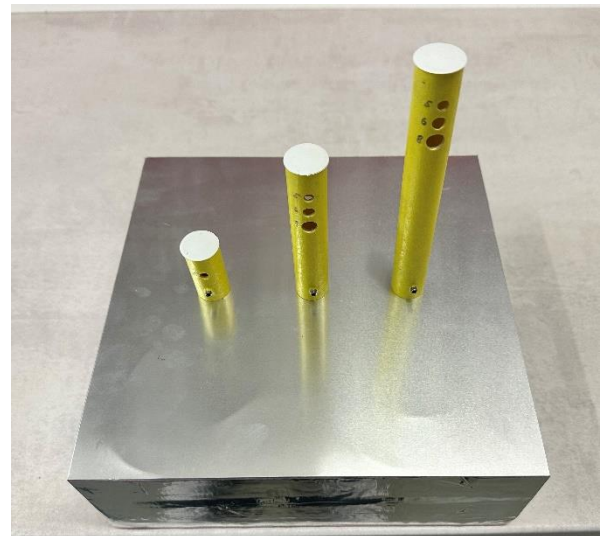

Temperature Sensor Attachment

BOS T-Holder, the professional for flexible mounting of temperature probes. 3-10 mm, standard +10°C to -200°C

Temperature Sensor Attachment

BOS T-Holder, the professional for flexible mounting of temperature probes. 3-10 mm, standard +10°C to -200°C